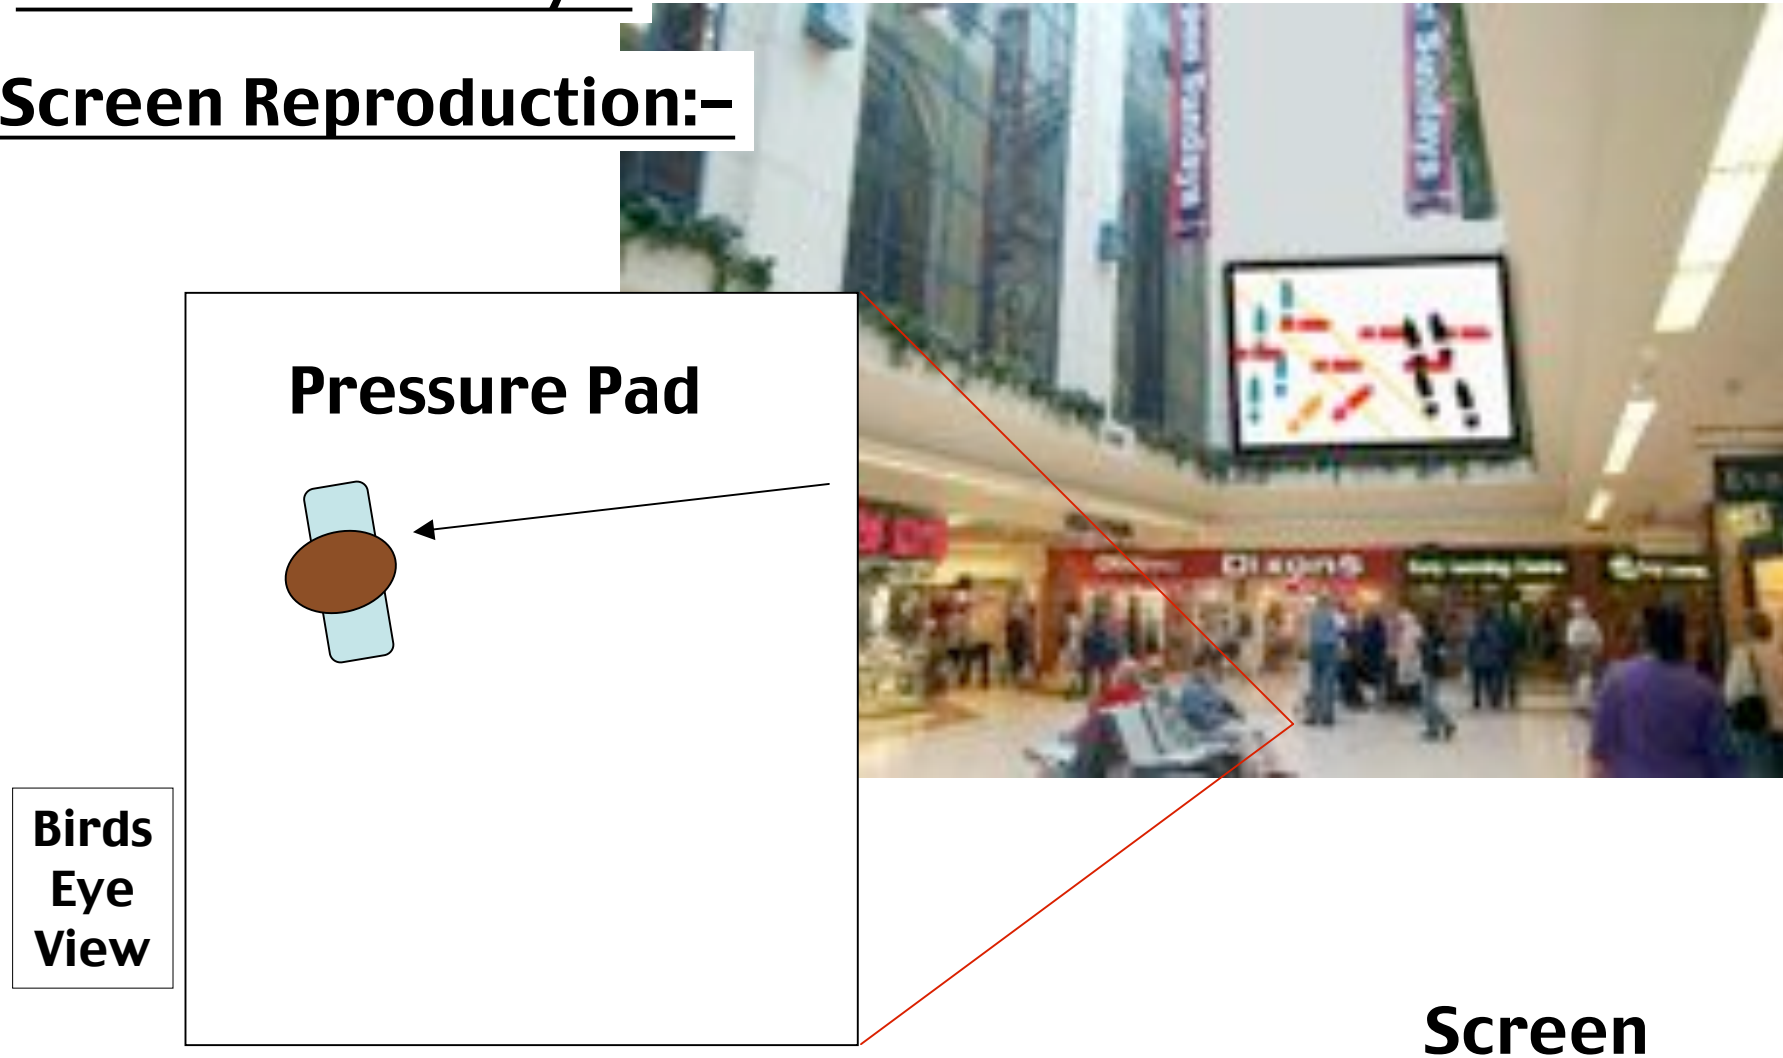

User Interactivity:-

Screen Reproduction:-

The person walking on the pad has the pressure of his footsteps displayed on the screen