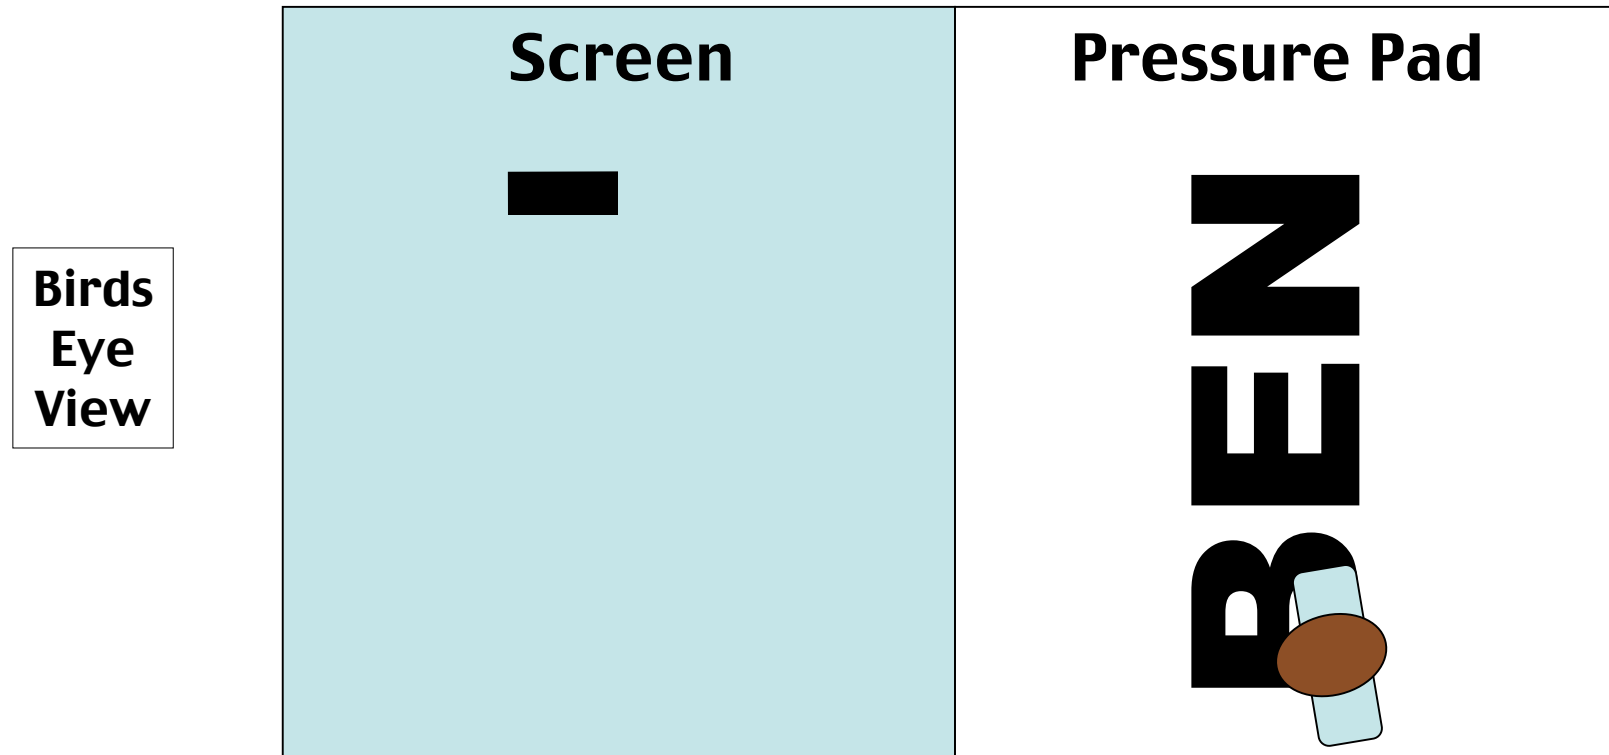

Games (Interactive Fun):-

Pressure Pad Drawings or Templates:-

Have a drawing or line that users follow to create an interesting composition.